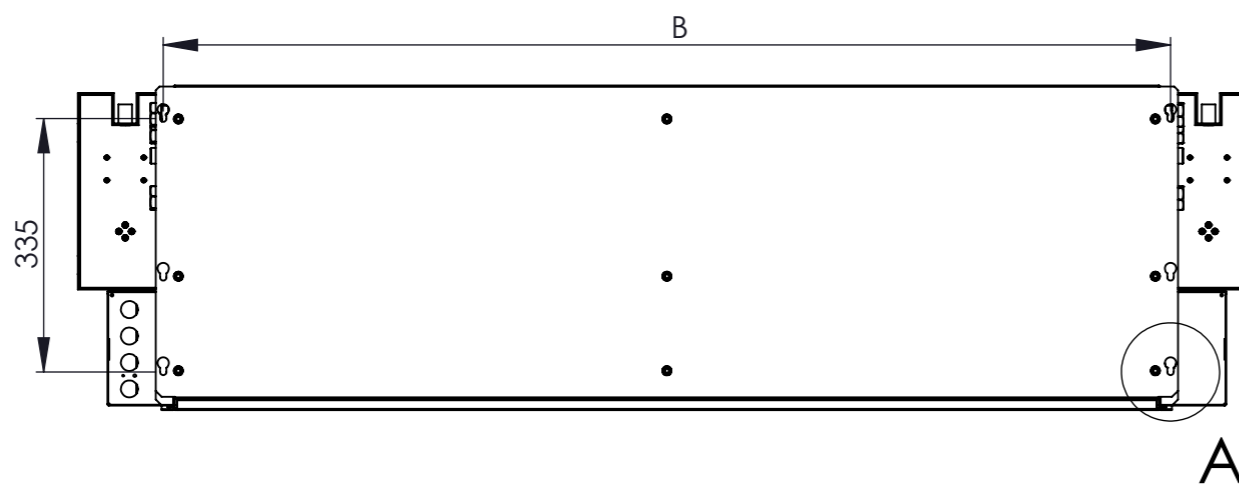

DETAIL A  
SCALE 1 : 4

A	Hot water in	3/4 "
B	Hot water out	3/4 "
C	Cooling water in	3/4 "
D	Cooling water out	3/4 "
E	Drain pan	
F	Electrical connection	
G	Service hatch	

Right hand connection

Left hand connection

Model	Unit length "A"	Distance "B"	Weight (kg)	Number of fan sections	C	D
Studio Vari HK 9	752	732	35	2	57	638
Studio Vari HK 10	1052	1032	43	2	207	638
Studio Vari HK 13	1352	1332	53	2	357	638
Studio Vari HK 16	1652	1632	65	4	107	1438