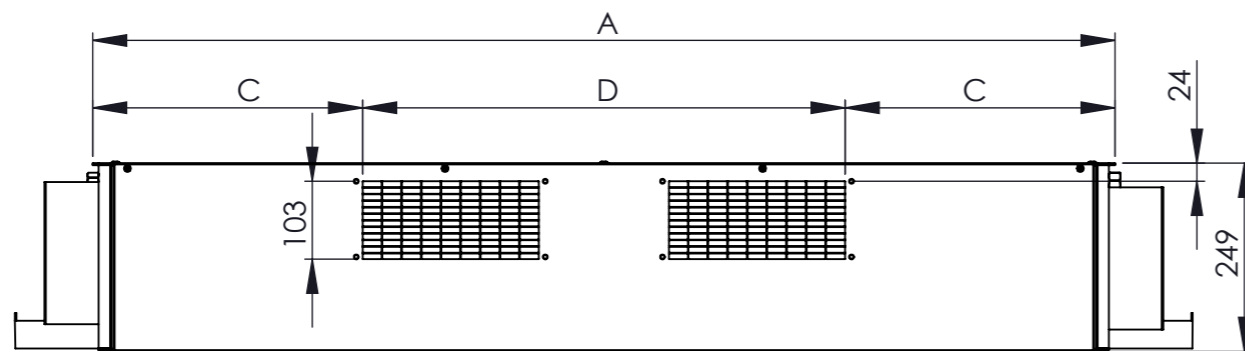

DETAIL A  
SCALE 1 : 4

A	Hot water in	3/4 "
B	Hot water out	3/4 "
C	Cooling water in	3/4 "
D	Cooling water out	3/4 "
E	Drain pan	
F	Electrical connection	
G	Service hatch	

Right hand connection

Left hand connection

Model	Unit length "A"	Distance "B"	Weight (kg)	Number of fan sections	C	D
Studio Vari HK 9	752	732	35	2	57	638
Studio Vari HK 10	1052	1032	43	2	207	638
Studio Vari HK 13	1352	1332	53	2	357	638
Studio Vari HK 16	1652	1632	65	4	107	1438

Suhde / Scale  
A3 1:10

Yleistoleranssi  
General tol.

Nimiketunnus:  
Item code: N01005798

Pvm:  
Date: 15.03.2017

Piirustus:  
Drawing: Studio\_Vari\_HK A.4

Resurssiryhmä 1:  
Resource group 1: Puhallinpatterit