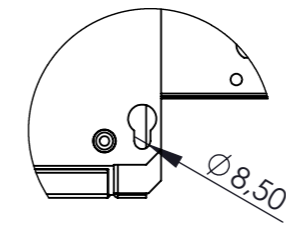

Right hand connection

Left hand connection

DETAIL A
SCALE 1 : 4

A	Hot water in	3/4 "
B	Hot water out	3/4 "
C	Cooling water in	3/4 "
D	Cooling water out	3/4 "
E	Drain pan	
F	Electrical connection	
G	Service hatch	

Model	Unit length "A"	Distance "B"	Weight (kg)	Number of fan sections	C	D
Studio Vari VK 9	752	732	33	2	57	638
Studio Vari VK 10	1052	1032	40	2	207	638
Studio Vari VK 13	1352	1332	49	2	357	638
Studio Vari VK 16	1652	1632	59	4	107	1438