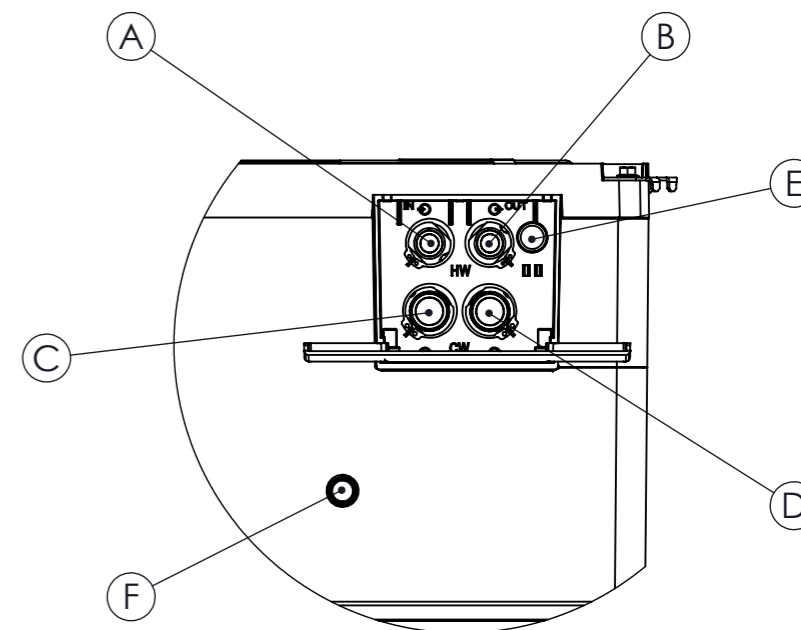

DETAIL B SCALE 1 : 4

| | | |
|---|--|-----------|
| A | Hot water in | KSC 1/2 " |
| B | Hot water out | 1/2 " |
| C | Cooling water in | 3/4 " |
| D | Cooling water out | 3/4 " |
| E | Condensate water pump outlet; hose length 600 mm | Ø 18 mm |
| F | Free drainage outlet | Ø 9 mm |
| G | Electrical connection | |

DETAIL A SCALE 1 : 5

Kuvaus: Kasettipatteri BOX Vari / Vari Pro 20...80

Description: Cassette fan coil
BOX Vari / Vari Pro 20...80

Massa: 28 Kg

Mass: -

Materiaali: -

Material: -

Pintakäs. Treatment: -